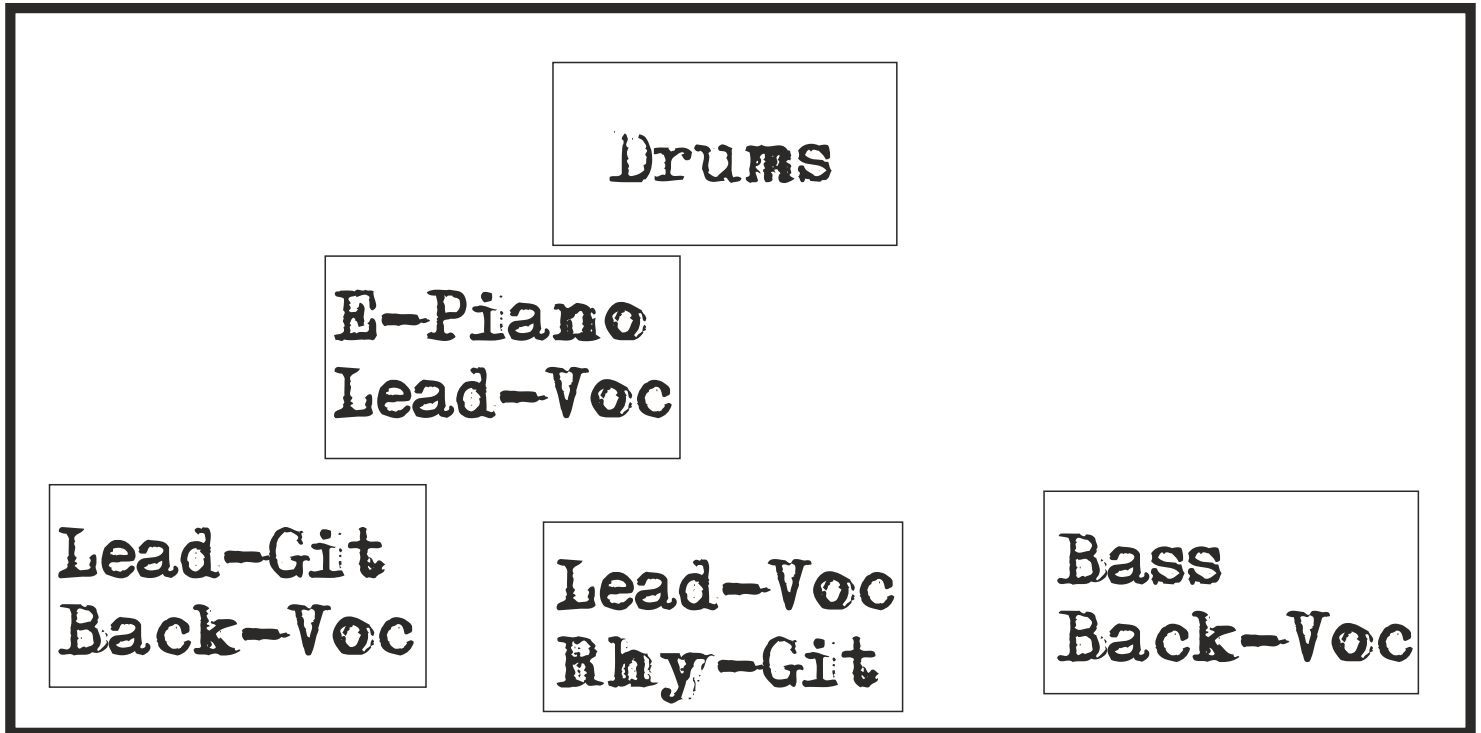

*moondays*

Stageplot

Audience

example setup